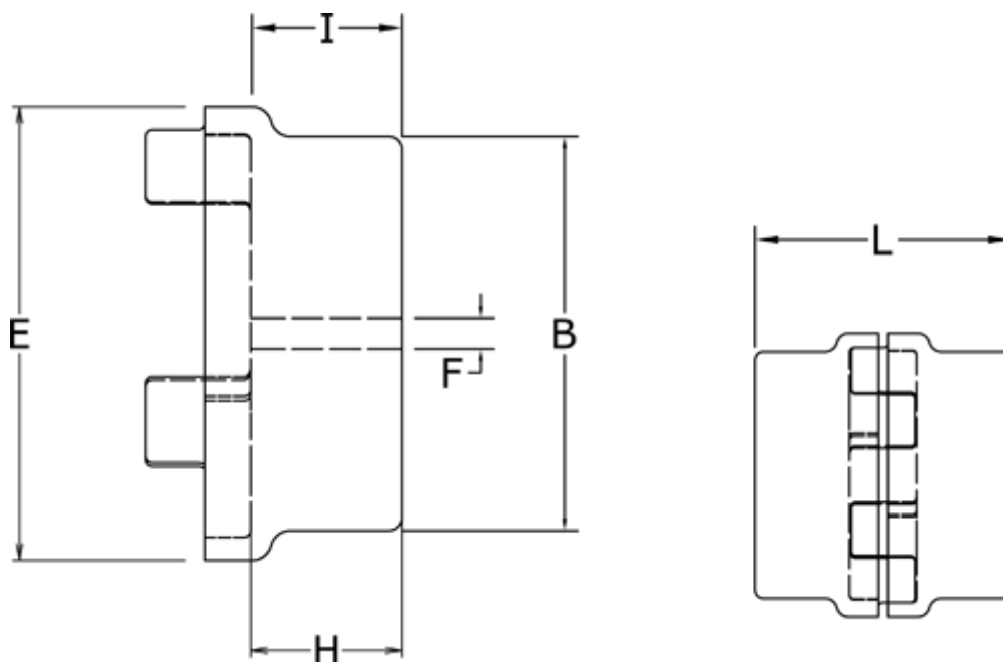

Data Sheet

Article number: 3304065AGG

Description: Coupling hub 65/75A
GG Cast iron, Predrilled

Measures

B	= 115
E	= 135
F	= -
H	= 75
I	= -
L	= 185
Max. bore mm	= 65